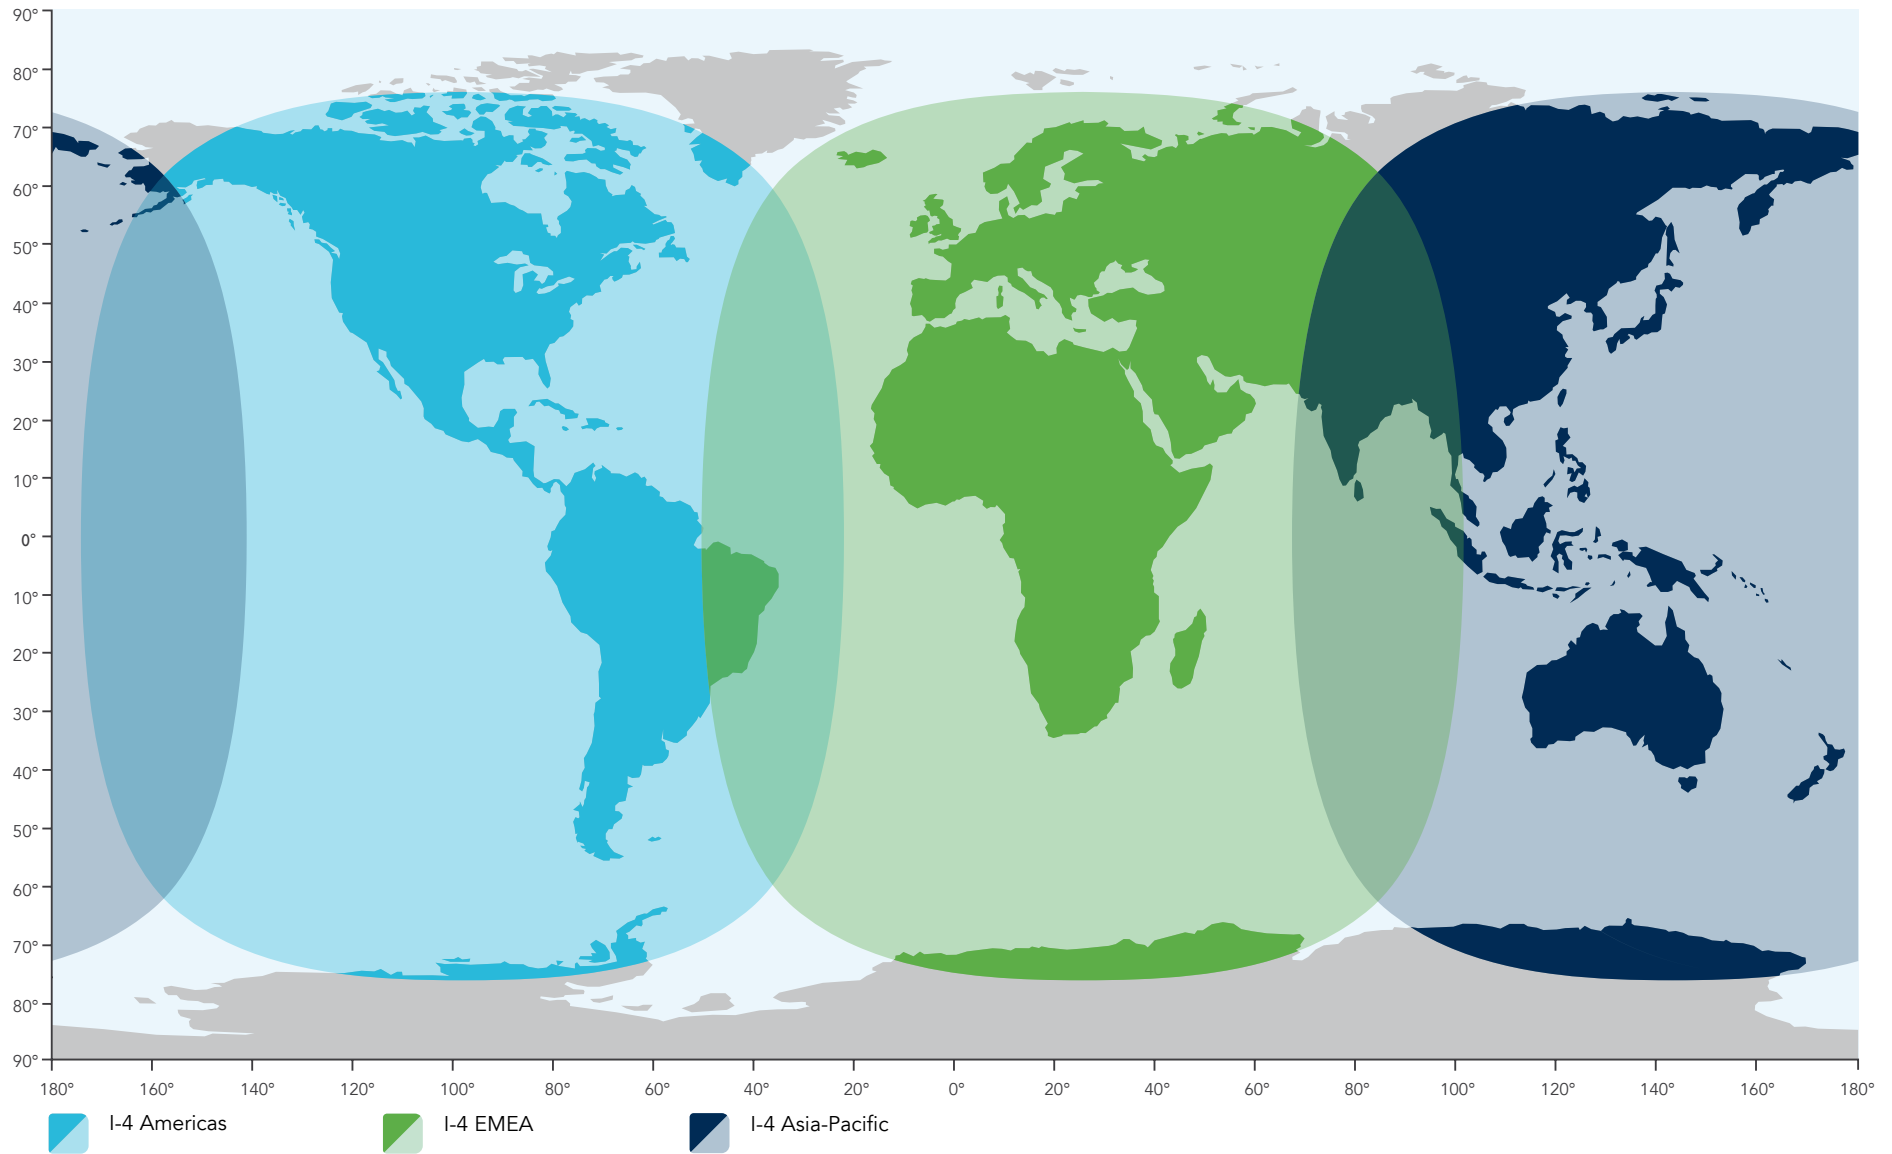

IsatPhone Pro coverage

This map depicts Inmarsat's expectations of coverage, but does not represent a guarantee of service. The availability of service at the edge of coverage areas may require more directional pointing of the antenna to the satellite. IsatPhone Pro coverage July 2010.